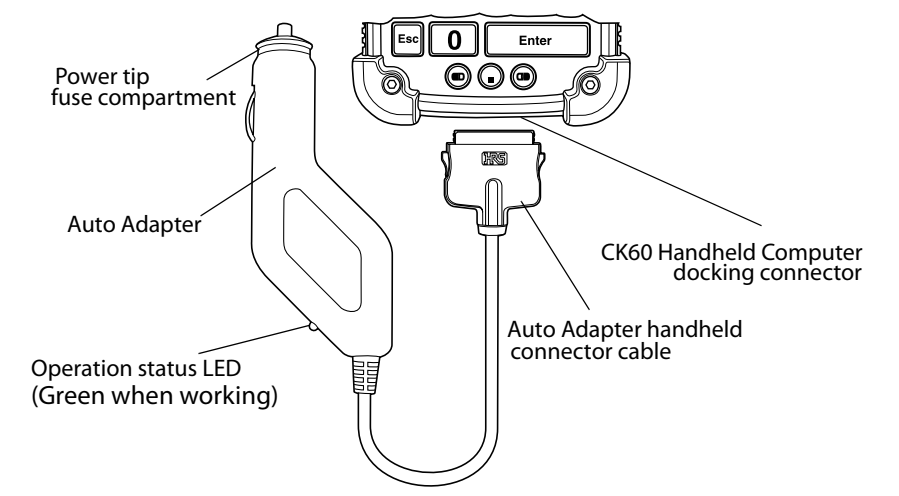

www.intermec.com
tel 425.348.2600
fax 425.355.9551
U.S.A.
6001 36th Avenue West
Everett, Washington 98203
Corporate Headquarters
Intermec

CK60 Handheld Computer Auto Adapter Instructions
P/N 962-000-058A

The input voltage range on the Auto Adapter is 10-14 Volts DC.
a replacement is needed, use a 5A 12V fuse.
2 Check the fuse in the Auto Adapter. Unscrew the power tip to inspect the fuse. If
1 Check that the lighter/power port is receiving power from the vehicle.
Should the LED not illuminate:
The LED on the Adapter illuminates green when power is applied to your CK60.
2 Connect the Auto Adapter to your vehicle's cigarette lighter jack/power port.
1 Attach the Auto Adapter to the docking connector of your CK60 Handheld
Computer.
The Intermec CK60 Handheld Computer Auto Adapter (p/n: 852-057-003) allows
you to power your CK60 Handheld Computer from your vehicle's electrical
system.

Instructions

Intermec Instructions

CK60 Handheld Computer Auto Adapter

www.intermec.com
tel 425.348.2600
fax 425.355.9551
U.S.A.
6001 36th Avenue West
Everett, Washington 98203
Corporate Headquarters
Intermec

CK60 Handheld Computer Auto Adapter Instructions
P/N 962-000-058A

The input voltage range on the Auto Adapter is 10-14 Volts DC.
a replacement is needed, use a 5A 12V fuse.
2 Check the fuse in the Auto Adapter. Unscrew the power tip to inspect the fuse. If
1 Check that the lighter/power port is receiving power from the vehicle.
Should the LED not illuminate:
The LED on the Adapter illuminates green when power is applied to your CK60.
2 Connect the Auto Adapter to your vehicle's cigarette lighter jack/power port.
1 Attach the Auto Adapter to the docking connector of your CK60 Handheld
Computer.
The Intermec CK60 Handheld Computer Auto Adapter (p/n: 852-057-003) allows
you to power your CK60 Handheld Computer from your vehicle's electrical
system.