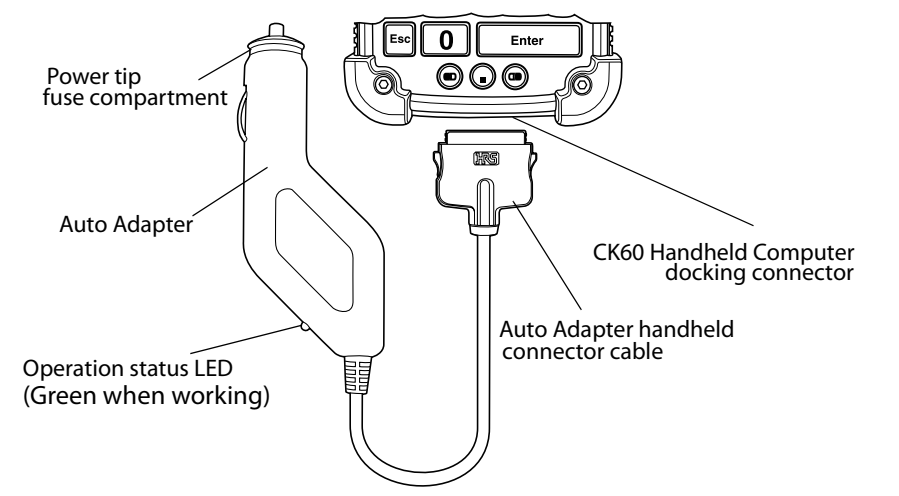

Instructions

Intermec Instructions

CK60 Handheld Computer Auto Adapter