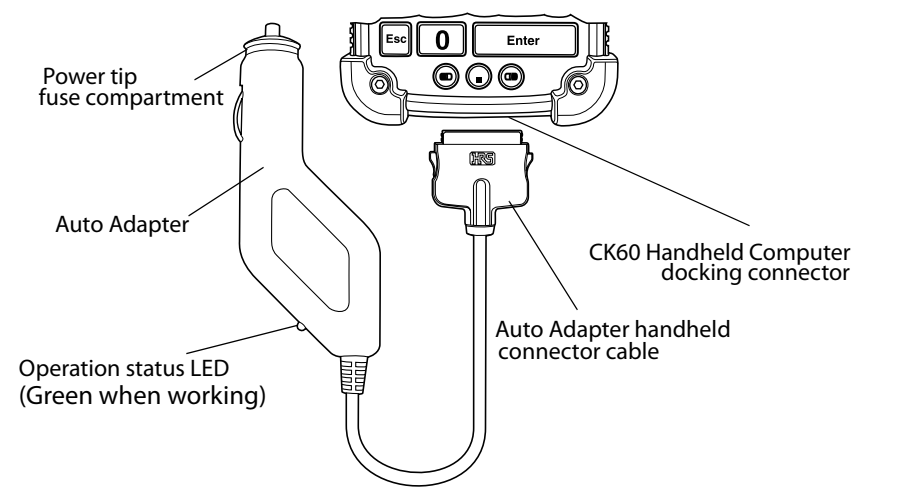

Instructions

Intermec Instructions

CK60 Handheld Computer Auto Adapter

www.intermec.com
tel 425.348.2600
fax 425.355.9551
U.S.A.
6001 36th Avenue West
Everett, Washington 98203
Corporate Headquarters
Intermec

CK60 Handheld Computer Auto Adapter Instructions
P/N 962-000-058A

The input voltage range on the Auto Adapter is 10-14 Volts DC.
a replacement is needed, use a 5A 12V fuse.
2 Check the fuse in the Auto Adapter. Unscrew the power tip to inspect the fuse. If
1 Check that the lighter/power port is receiving power from the vehicle.
Should the LED not illuminate:
The LED on the Adapter illuminates green when power is applied to your CK60.
2 Connect the Auto Adapter to your vehicle's cigarette lighter jack/power port.
1 Attach the Auto Adapter to the docking connector of your CK60 Handheld
Computer.
The Intermec CK60 Handheld Computer Auto Adapter (p/n: 852-057-003) allows
you to power your CK60 Handheld Computer from your vehicle's electrical
system.