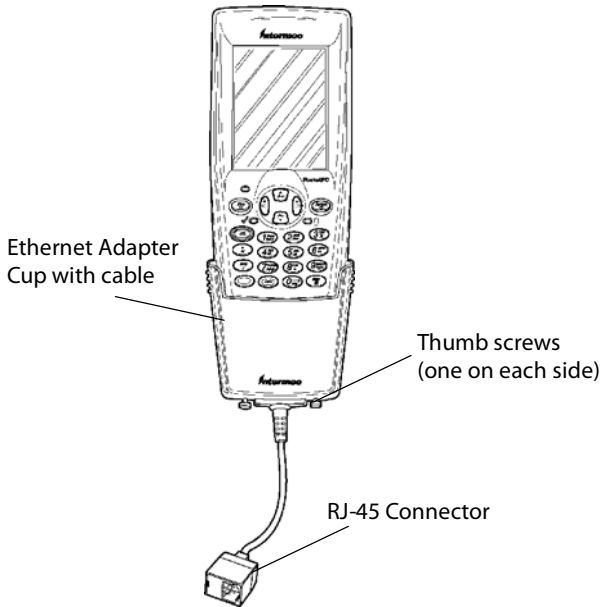

Quick Start Guide

**700 Color
Ethernet Adapter
Cup**

Ethernet Adapter Cup

The Ethernet Adapter Cup is designed to be used with your 700 Color Mobile Computer.

The Ethernet Adapter Cup slides onto the bottom end of your 700 Color Mobile Computer and can be easily removed or attached permanently by securing the two thumb screws into the 700 Color.