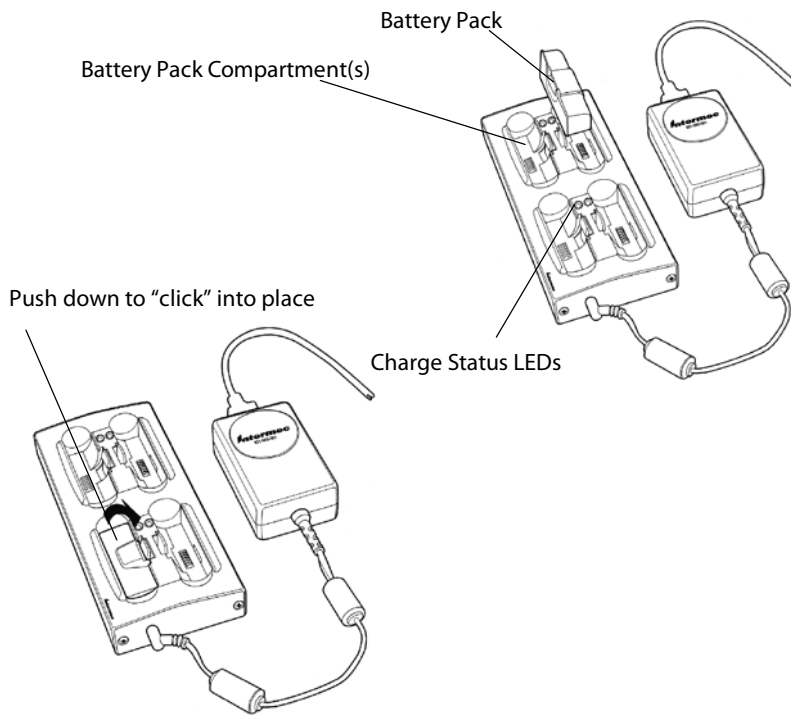

Instructions

Insert battery pack into charging compartments. A complete charge takes four hours.

Charging status LED indicates:

Off = no battery installed or battery completely run down. Remains off until battery reaches an initial charge capacity of 5%.

Red = charging

Green = charge complete

Blinking Red =

pack may not be installed in compartment properly (remove and reinsert).

pack may be bad. If on charger for five hours and LED goes from solid red to blinking red, the pack is bad (replace pack).