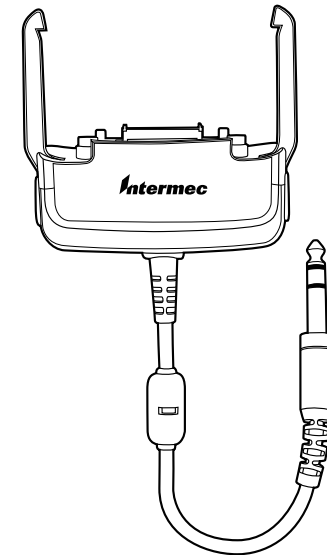

### DEX Connector Pinouts

Pin Number	I/O to Computer	Description
Ring	O	RS-232 Transmit data
Tip	I	RS-232 Receive data
Sleeve	PWR	Signal Ground

CK60 DEX Snap-On Adapter (AA4) Instructions

P/N 962-032-011C

### CK60 DEX Snap-On Adapter (AA4)