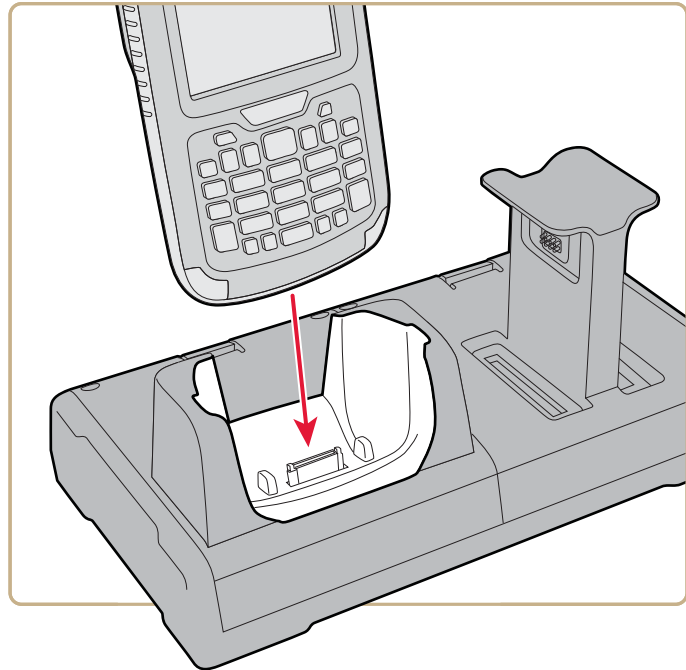

DX2

Legend for DX2 status indicators:

- USB icon with green checkmark = ✓
- Battery icon with green bar and checkmark = ✓
- Battery icon with green bar =
- Battery icon with red bar =
- Battery icon with yellow bar and exclamation mark = !
- Battery icon with yellow bar =
- Blue thermometer icon = $< 5^{\circ}\text{C}$ (41°F)
- Red thermometer icon = $> 35^{\circ}\text{C}$ (95°F)