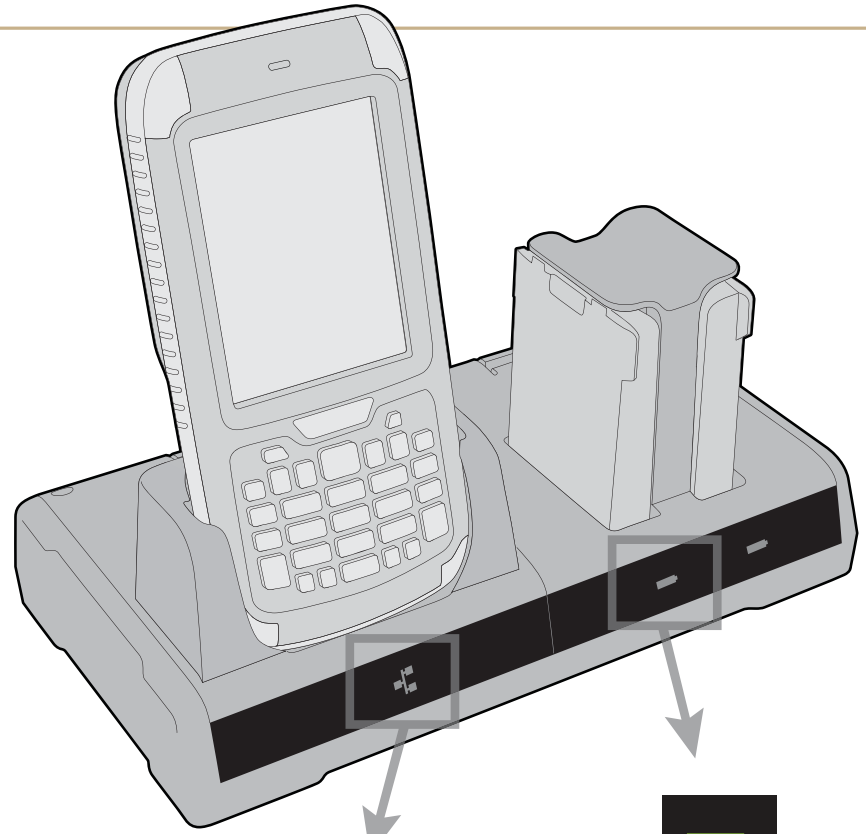

DX2

Legend for DX2 status indicators:

- USB icon with green checkmark = ✓
- Battery icon with green bar and checkmark = ✓
- Battery icon with green bar =
- Battery icon with red bar =
- Battery icon with yellow bar and exclamation mark = !
- Battery icon with yellow bar =
- Blue thermometer icon = $< 5^{\circ}\text{C}$ (41°F)
- Red thermometer icon = $> 35^{\circ}\text{C}$ (95°F)