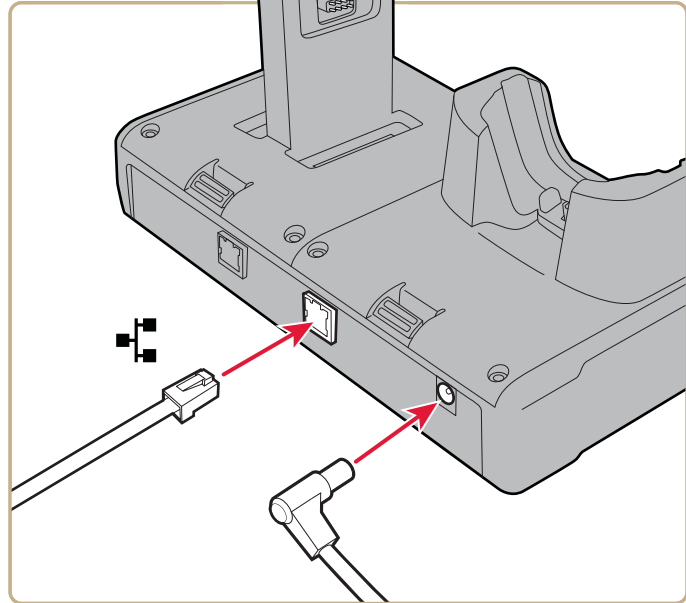

DX2

Legend for DX2 status indicators:

- USB icon with green checkmark = ✓
- Battery icon with green bar and checkmark = ✓
- Battery icon with green bar =
- Battery icon with red bar =
- Battery icon with yellow bar and exclamation mark = !
- Battery icon with yellow bar =
- Blue thermometer icon = $< 5^{\circ}\text{C}$ (41°F)
- Red thermometer icon = $> 35^{\circ}\text{C}$ (95°F)