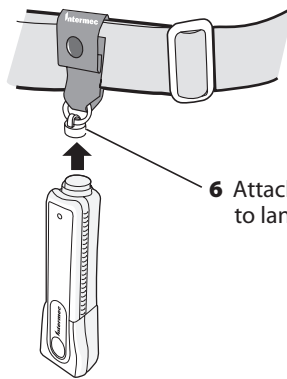

6 Attach SF51 to lanyard.