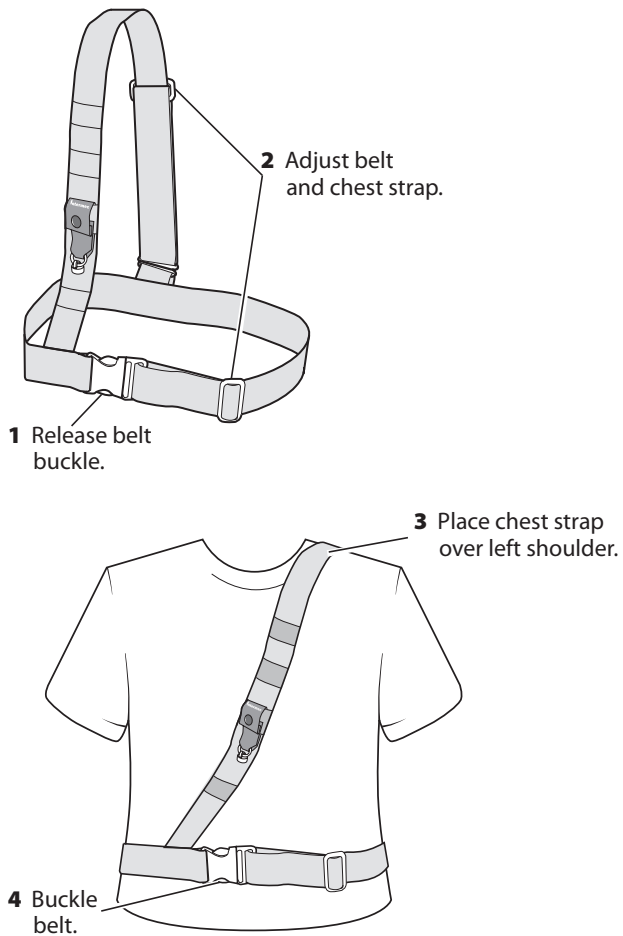

SF51 Chest Strap Holder Instructions

Use the SF51 Chest Strap Holder (P/N 825-173-xxx) to carry the SF51 Cordless Scanner when you are not using it.

To use the chest strap holder

5 Attach lanyard to chest strap or belt.